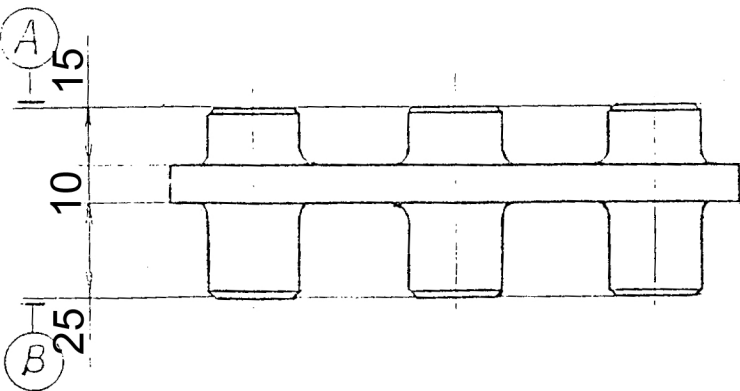

For 12-SS hose racks

* 4-Sleeve Anchors supplied.
(304 SS)

For 12 and 12-S hose racks

All dimensions in millimeters (mm)