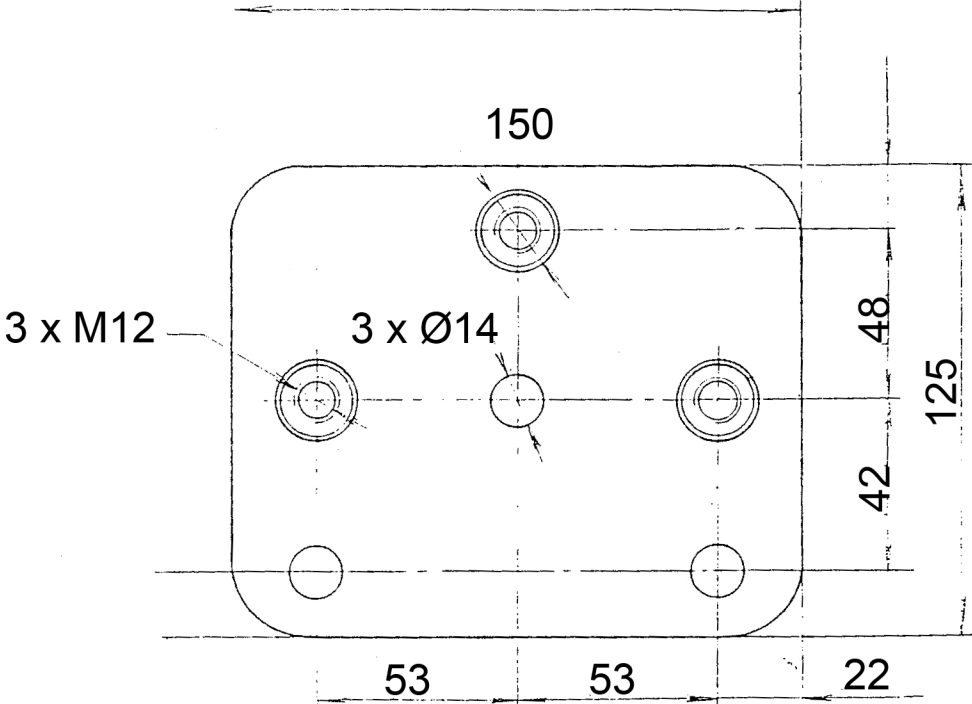

For 12-SS hose racks

* 4-Sleeve Anchors supplied.
(304 SS)

For 12 and 12-S hose racks

All dimensions in millimeters (mm)