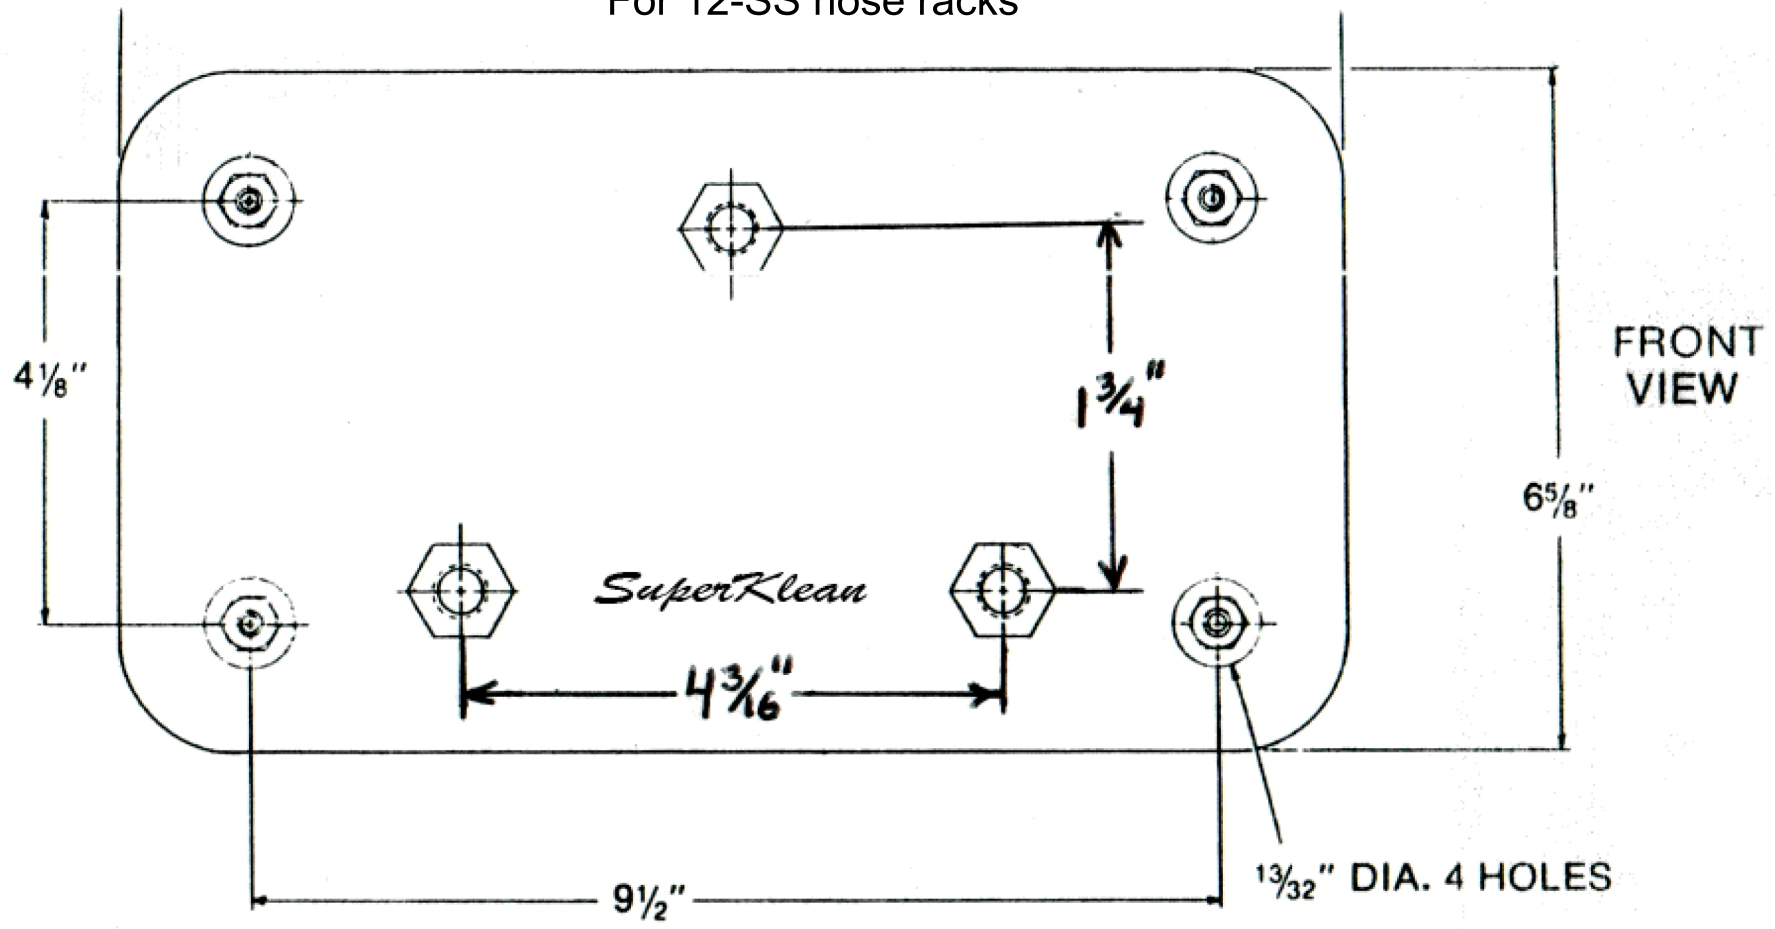

For 12-SS hose racks

* 4-Sleeve Anchors supplied.
(304 SS)

For 12 and 12-S hose racks

All dimensions in millimeters (mm)