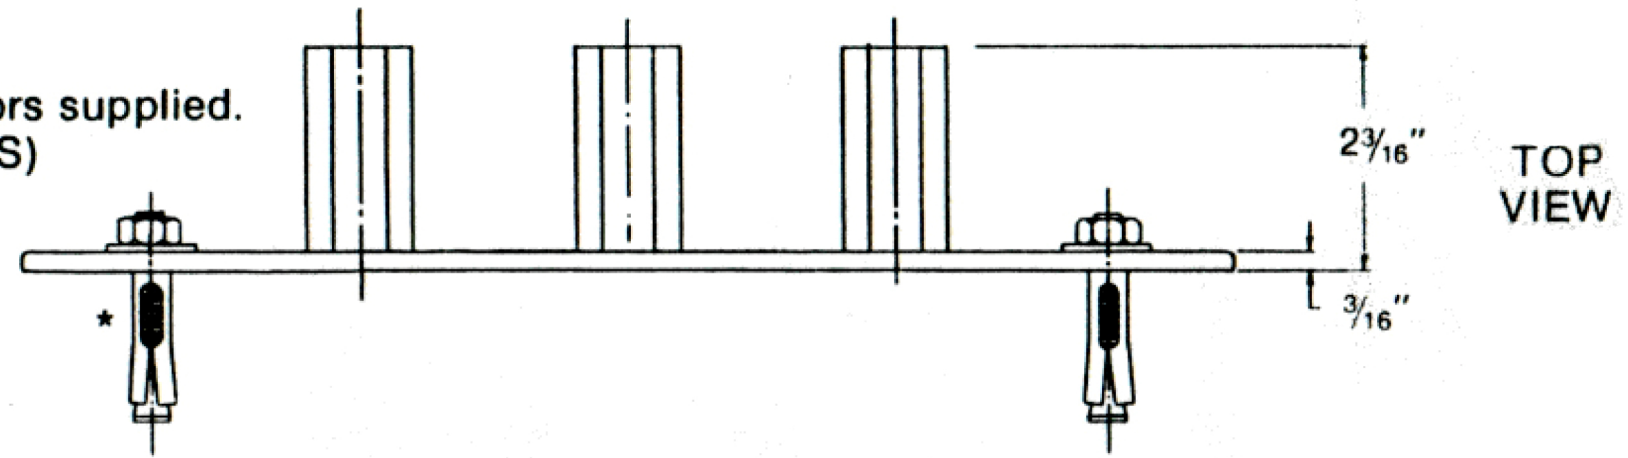

For 12-SS hose racks

* 4-Sleeve Anchors supplied.
(304 SS)

For 12 and 12-S hose racks

All dimensions in millimeters (mm)